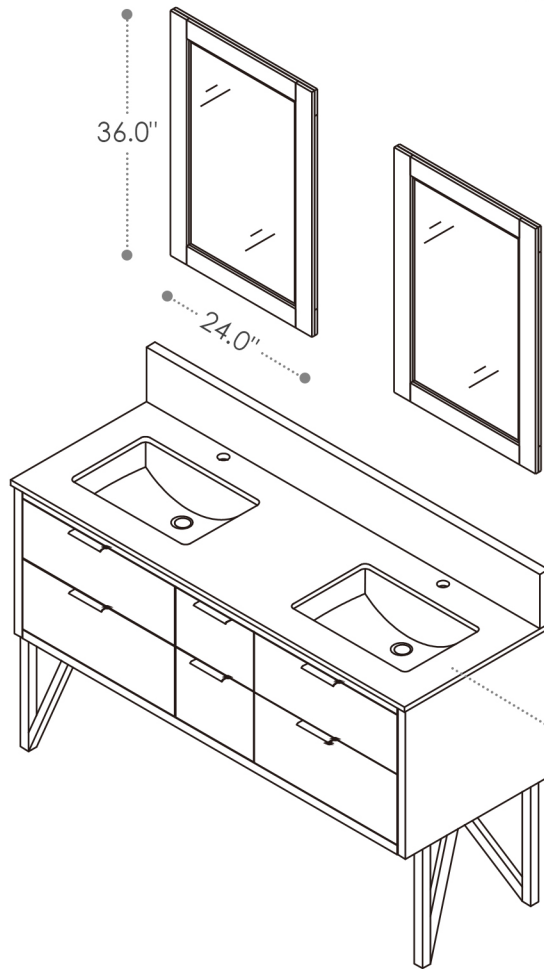

ALTAIR

FASHION BATHROOM LIFE

Altair Design, Inc.

Helios

60"W x 22"D

Bathroom Vanity

60"W×22"D×34"H inches

INSTALLATION SPECIFICATION

Item#	548060		
Color	White/Weathered Pine		
Overall Dimension	60 in W x 22 in D x 34 in H		
Vanity Material	Solid wood and long-lasting plywood		
Hardware Finsh	Aluminum Alloy Matte Black		
Countertop Material	Composite Stone - Concrete Grey		
Metal Base Material	Iron (Matte Black)		
Number of Drawers	6 soft-closing drawers		
Number of Door	No	Shape	Rectangular
Top Thickness	0.8 inch	Installation Type	Freestanding
Assembly Required	Partial assembly required	Backsplash Height	4 inch
Faucet Hole Spacing(in.)	Single Hole	Sink	Double Undermount Sink

All measurements are approximate. Measurements may vary +/-1/2".
Does not include faucet, drain assembly, P-trap